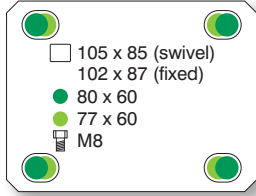

## V80Q | GN | PLATE FIXING

GREY RUBBER TYRED WHEEL WITH NYLON CENTRE

80, 100, 125

160, 200

wheel diameter	tread width	fitted height	swivel offset	load capacity	bearing type	swivel	fixed	swivel + total-stop brake
80	32	108	41	70	ball	V80Q 080 GNJ P04	V81Q 080 GNJ P04	V82Q 080 GNJ P04
100	35	128	41	125	ball	V80Q 100 GNJ P04	V81Q 100 GNJ P04	V82Q 100 GNJ P04
125	40	155	41	160	ball	V80Q 125 GNJ P04	V81Q 125 GNJ P04	V82Q 125 GNJ P04
160	45	200	55	200	ball	V80Q 160 GNJ P05	V81Q 160 GNJ P05	V82Q 160 GNJ P05
200	45	240	55	200	ball	V80Q 200 GNJ P05	V81Q 200 GNJ P05	V82Q 200 GNJ P05

## V80Q | GN | SINGLE HOLE FIXING

GREY RUBBER TYRED WHEEL WITH NYLON CENTRE

wheel diameter	tread width	fitted height	swivel offset	load capacity	bearing type	swivel	fixed	swivel + total-stop brake
80	32	108	41	70	ball	V80Q 080 GNJ B12		V82Q 080 GNJ B12
100	35	128	41	125	ball	V80Q 100 GNJ B12		V82Q 100 GNJ B12
125	40	155	41	160	ball	V80Q 125 GNJ B12		V82Q 125 GNJ B12

**i** All dimensions are in mm and all loadings are in kg unless otherwise stated