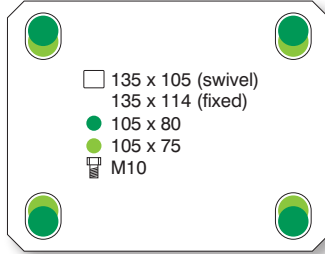

## V80Q | GN | PLATE FIXING

GREY RUBBER TYRED WHEEL WITH NYLON CENTRE

80, 100, 125

160, 200

wheel diameter	tread width	fitted height	swivel offset	load capacity	bearing type	swivel	fixed	swivel + total-stop brake
80	32	108	41	70	ball	V80Q 080 GNJ P04	V81Q 080 GNJ P04	V82Q 080 GNJ P04
100	35	128	41	125	ball	V80Q 100 GNJ P04	V81Q 100 GNJ P04	V82Q 100 GNJ P04
125	40	155	41	160	ball	V80Q 125 GNJ P04	V81Q 125 GNJ P04	V82Q 125 GNJ P04
160	45	200	55	200	ball	V80Q 160 GNJ P05	V81Q 160 GNJ P05	V82Q 160 GNJ P05
200	45	240	55	200	ball	V80Q 200 GNJ P05	V81Q 200 GNJ P05	V82Q 200 GNJ P05

## V80Q | GN | SINGLE HOLE FIXING

GREY RUBBER TYRED WHEEL WITH NYLON CENTRE

wheel diameter	tread width	fitted height	swivel offset	load capacity	bearing type	swivel	fixed	swivel + total-stop brake
80	32	108	41	70	ball	V80Q 080 GNJ B12		V82Q 080 GNJ B12
100	35	128	41	125	ball	V80Q 100 GNJ B12		V82Q 100 GNJ B12
125	40	155	41	160	ball	V80Q 125 GNJ B12		V82Q 125 GNJ B12

**i** All dimensions are in mm and all loadings are in kg unless otherwise stated