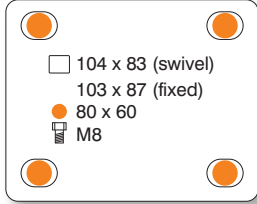

V22 | NY | PLATE FIXING

NYLON WHEEL

100, 125

150, 200

wheel diameter	tread width	fitted height	swivel offset	load capacity	bearing type	swivel	fixed	swivel + total-stop brake
100	32	132	39	250	roller	V 422 NYB	V 429 NYB	V 422 NYB SWB
125	38	155	39	250	roller	V 522 NYB	V 529 NYB	V 522 NYB SWB
150	40	190	53	500	roller	V 622 NYB	V 629 NYB	V 622 NYB SWB
200	45	235	53	500	roller	V 822 NYB	V 829 NYB	V 822 NYB SWB

V22 | NY | SINGLE HOLE FIXING

NYLON WHEEL

wheel diameter	tread width	fitted height	swivel offset	load capacity	bearing type	swivel	fixed	swivel + total-stop brake
100	32	132	39	250	roller	V 422 NYB B12		V 422 NYB B12 SWB
125	38	155	39	250	roller	V 522 NYB B12		V 522 NYB B12 SWB

i All dimensions are in mm and all loadings are in kg unless otherwise stated