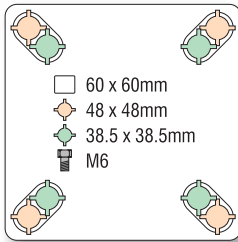

VARLEY

- From the **Pressed steel castors** range
- Double ball race swivel head
- Top plate fixing

V30A
V32A

V30A + Polypropylene wheel - plate fixing

wheel diameter	tread width	fitted height	swivel offset	load capacity (set of 4)	bearing type	set of four castors (2 x swivel castors, 2x swivel castors with total-stop brake)
75	23	97	30	160	plain	V30A 075 POP P01 WEB