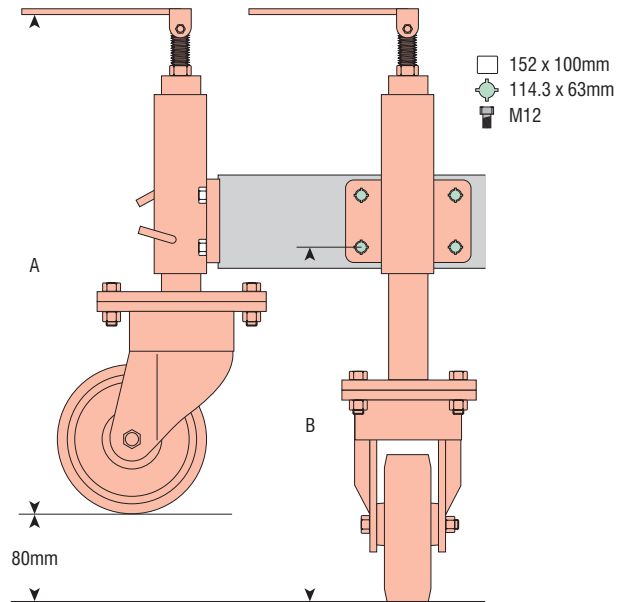

JACKING heavy duty XJP

- Side plate fitting
- Supplied complete with foldaway handle and elevation locks for security

XJP + Rubber tyred wheel with cast iron centre

wheel diameter	tread width	A	B	swivel offset	load capacity	bearing type	swivel	fixed	swivel + total stop brake
200	50	635	400	72	535	ball	XJP 200 RU2H		

XJP + Polyurethane tyred wheel with cast iron centre

wheel diameter	tread width	A	B	swivel offset	load capacity	bearing type	swivel	fixed	swivel + total stop brake
200	45	635	400	72	1000	ball	XJP 200 PT2H		

NOTE: All dimensions are in mm and all loadings in kg unless otherwise stated