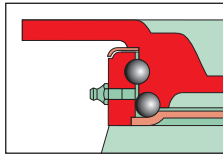

JACKING heavy duty XJP

- Side plate fitting
- Supplied complete with foldaway handle and elevation locks for security

XJP + Rubber tyred wheel with cast iron centre

wheel diameter	tread width	A	B	swivel offset	load capacity	bearing type	swivel	fixed	swivel + total stop brake
200	50	635	400	72	535	ball	XJP 200 RU2H		

XJP + Polyurethane tyred wheel with cast iron centre

wheel diameter	tread width	A	B	swivel offset	load capacity	bearing type	swivel	fixed	swivel + total stop brake
200	45	635	400	72	1000	ball	XJP 200 PT2H		

NOTE: All dimensions are in mm and all loadings in kg unless otherwise stated