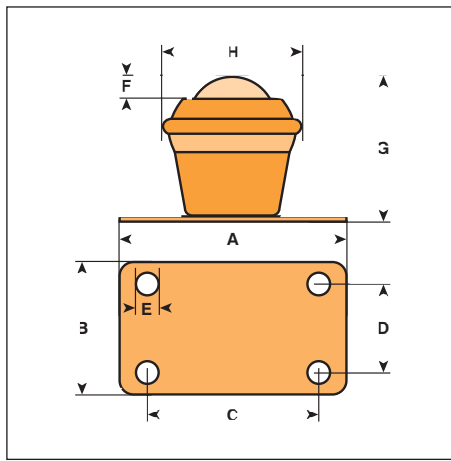

V25D

Varley

**D type
V series**

- Ball transfer units with plate fixing.
- Available in mild steel body/mild steel ball, mild steel body/nylon ball and stainless steel body/stainless steel ball.

ball diameter	A	B	C	D	E	F	G	H	mild steel ball			nylon ball			completely stainless		
									ball up load	ball down load	ref	ball up load	ball down load	ref	ball up load	ball down load	ref
19.1 (3/4")	65.1	38	49.2	25.4	6.3	4.7	32.5	32.1	25	10	V19D	20	N/A	V19DNY	25	10	
25.4 (1")	65.1	38	49.2	25.4	6.3	6.3	41.3	39.7	55	25	V25D	25	N/A	V25DNY	55	25	V25DSS
31.8 (1 1/4")	58.7	58.7	47.6	47.6	4.8	8	44.4	73	125	55	V31D				125	55	V31DSS
39.6 (1 9/16")	58.7	58.7	47.6	47.6	4.8	11.9	57	55.5	140	60	V40D				140	60	V40DSS