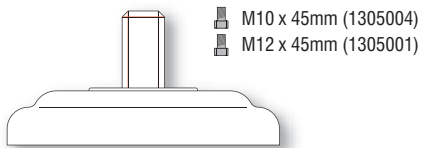

○ Black nylon wheel

LOW LEVEL SUSSEX

SUSSEX - plate fixing

wheel diameter	tread width	fitted height	swivel offset	load capacity	bearing type	swivel + grub screw brake	swivel + crank pin brake	swivel + foot pedal brake
63	36	90	37	250	roller	1306010		1306015

SUSSEX - thread fixing

wheel diameter	tread width	fitted height	swivel offset	load capacity	bearing type	swivel + grub screw brake	swivel + crank pin brake	swivel + foot pedal brake
63	36	88	37	250	roller	1305004	1305001	

NOTE: All dimensions are in mm and all loadings in kg unless otherwise stated