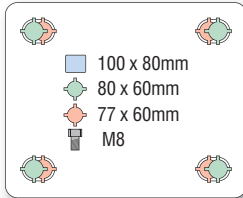

○ Black nylon wheel

LOW LEVEL SUSSEX

SUSSEX - plate fixing

wheel diameter	tread width	fitted height	swivel offset	load capacity	bearing type	swivel + grub screw brake	swivel + crank pin brake	swivel + foot pedal brake
63	36	90	37	250	roller	1306010		1306015

SUSSEX - thread fixing

wheel diameter	tread width	fitted height	swivel offset	load capacity	bearing type	swivel + grub screw brake	swivel + crank pin brake	swivel + foot pedal brake
63	36	88	37	250	roller	1305004	1305001	

NOTE: All dimensions are in mm and all loadings in kg unless otherwise stated