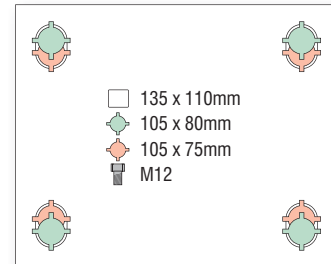

LOW LEVEL E70PR

○ Extra wide wheel

E70PR + Polyurethane tyred wheel with steel centre

| wheel diameter | tread width | fitted height | swivel offset | load capacity | bearing type | Configuration | | |
|----------------|-------------|---------------|---------------|---------------|--------------|---------------|-------------|---------------------------|
| | | | | | | swivel | fixed | swivel + total stop brake |
| 82 | 70 | 131 | 55 | 700 | ball | 7405 | 7425 | |
| | 100 | 138 | 55 | 1000 | ball | 7409 | 7429 | |

NOTE: All dimensions are in mm and all loadings in kg unless otherwise stated