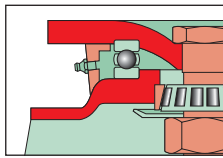

LOW LEVEL E70PR

○ Extra wide wheel

E70PR + Polyurethane tyred wheel with steel centre

| wheel diameter | tread width | fitted height | swivel offset | load capacity | bearing type | Configuration | | |
|----------------|-------------|---------------|---------------|---------------|--------------|---------------|-------------|---------------------------|
| | | | | | | swivel | fixed | swivel + total stop brake |
| 82 | 70 | 131 | 55 | 700 | ball | 7405 | 7425 | |
| | 100 | 138 | 55 | 1000 | ball | 7409 | 7429 | |

NOTE: All dimensions are in mm and all loadings in kg unless otherwise stated