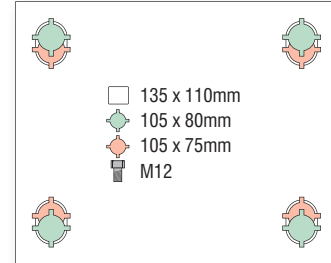

LOW LEVEL E70PR

○ Extra wide wheel

E70PR + Nylon wheel

wheel diameter	tread width	fitted height	swivel offset	load capacity	bearing type	swivel + total stop brake		
						swivel	fixed	
82	70	131	55	700	ball	6105	6125	
	100	138	55	1000	ball	6109	6129	

NOTE: All dimensions are in mm and all loadings in kg unless otherwise stated