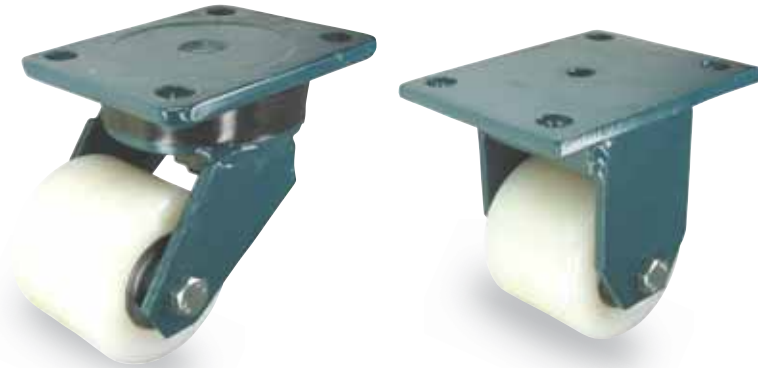

LOW LEVEL E70PR

○ Extra wide wheel

E70PR + Nylon wheel

wheel diameter	tread width	fitted height	swivel offset	load capacity	bearing type	swivel + total stop brake		
						swivel	fixed	
82	70	131	55	700	ball	6105	6125	
	100	138	55	1000	ball	6109	6129	

NOTE: All dimensions are in mm and all loadings in kg unless otherwise stated