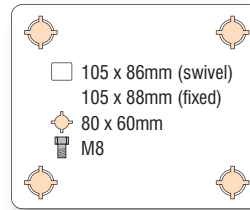

- From the **Pressed steel castors** range
- Double ball race swivel head
- Top plate fixing

22 + Blue rubber tyred wheel with nylon centre

100, 125mm

150, 200mm

wheel diameter	tread width	fitted height	swivel offset	load capacity	bearing type	swivel + total stop brake		
						swivel	fixed	swivel + total stop brake
100	38	128	40	160	roller	4 22 RNB	4 29 RNB	4 22 RNB SWB
125	38	155	42.5	180	roller	5 22 RNB	5 29 RNB	5 22 RNB SWB
150	45	188	53	300	roller	6 22 RNB	6 29 RNB	6 22 RNB SWB
200	50	238	53	450	roller	8 22 RNB	8 29 RNB	8 22 RNB SWB

NOTE: All dimensions are in mm and all loadings in kg unless otherwise stated