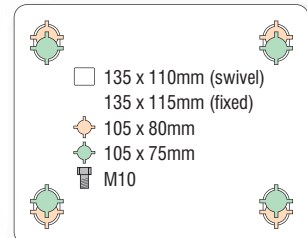

- From the **Pressed steel castors** range
- Double ball race swivel head
- Top plate fixing

22 + Blue rubber tyred wheel with nylon centre

100, 125mm

150, 200mm

wheel diameter	tread width	fitted height	swivel offset	load capacity	bearing type	swivel + total stop brake		
						swivel	fixed	swivel + total stop brake
100	38	128	40	160	roller	4 22 RNB	4 29 RNB	4 22 RNB SWB
125	38	155	42.5	180	roller	5 22 RNB	5 29 RNB	5 22 RNB SWB
150	45	188	53	300	roller	6 22 RNB	6 29 RNB	6 22 RNB SWB
200	50	238	53	450	roller	8 22 RNB	8 29 RNB	8 22 RNB SWB

NOTE: All dimensions are in mm and all loadings in kg unless otherwise stated