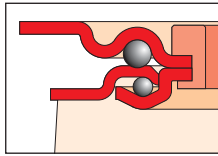

VARLEY

- From the **Pressed steel castors** range
- Double ball race swivel head
- Top plate fixing

H30R
H31R H32R

H30R + Polypropylene wheel - plate fixing

wheel diameter	tread width	fitted height	swivel offset	load capacity (set of 4)	bearing type	set of four castors (2 x swivel castors with total-stop brake, 2 x fixed castors)
100	32	128	34	200	plain	H32R 100 NYP P04 WEB