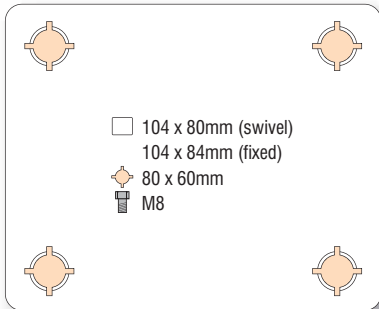

VARLEY

- From the **Pressed steel castors** range
- Double ball race swivel head
- Top plate fixing

H30R
H31R H32R

H30R + Polypropylene wheel - plate fixing

wheel diameter	tread width	fitted height	swivel offset	load capacity (set of 4)	bearing type	set of four castors (2 x swivel castors with total-stop brake, 2 x fixed castors)
100	32	128	34	200	plain	H32R 100 NYP P04 WEB

**WEBSITE
SPECIAL
OFFER**

£6.50
***per set**

Set of four light duty castors (2x swivel with total stop brake, 2 x fixed) as above

*VAT extra. Carriage extra at cost.
Call our sales team to check availability