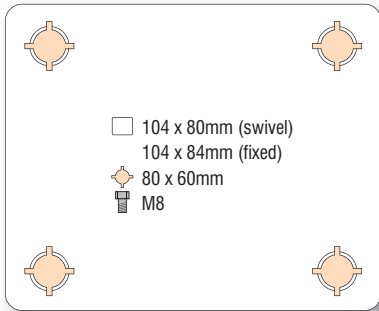

VARLEY

- From the **Pressed steel castors** range
- Double ball race swivel head
- Top plate fixing

H30R
H31R H32R

H30R + Polypropylene wheel - plate fixing

wheel diameter	tread width	fitted height	swivel offset	load capacity (set of 4)	bearing type	set of four castors (2 x swivel castors, 2 x fixed castors)
125	34	152	32	300	plain	H30R 125 NYP P04 WEB

WEBSITE SPECIAL OFFER

£5.00
***per set**

Set of four light duty castors (2x swivel, 2 x fixed) as above.

*VAT extra. Carriage extra at cost.
Call our sales team to check availability

+44 (0)161 928 9617

NOTE: All dimensions are in mm and all loadings in kg unless otherwise stated