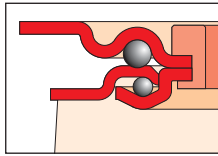

VARLEY

- From the **Pressed steel castors** range
- Double ball race swivel head
- Top plate fixing

H30R
H31R H32R

H30R + Polypropylene wheel - plate fixing

wheel diameter	tread width	fitted height	swivel offset	load capacity (set of 4)	bearing type	set of four castors (2 x swivel castors, 2 x fixed castors)
125	34	152	32	300	plain	H30R 125 NYP P04 WEB