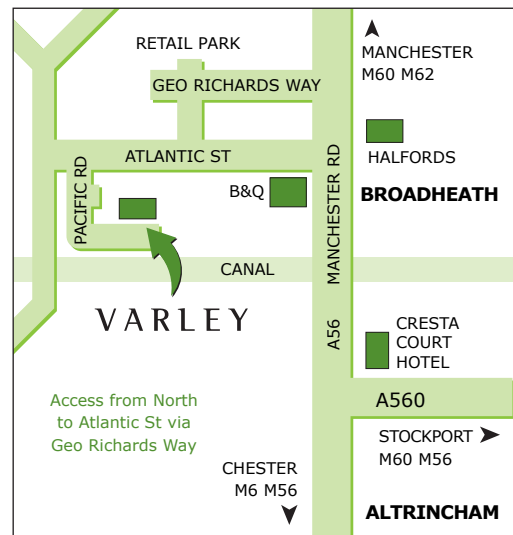

Address

H Varley Limited
Unit 5 Century Park
Pacific Road
Broadheath
Altrincham
Cheshire
WA14 5BJ
UNITED KINGDOM

Tel: +44 (0)161 928 9617
Fax: +44 (0)161 928 7824
email: nthsales@varley.co.uk