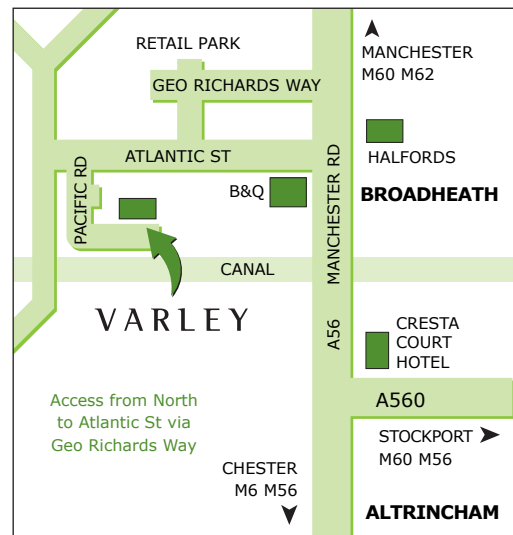

## Directions

FROM THE SOUTH

**M6** Northbound...

Exit **M6** at **junction 19** and at roundabout take the third exit onto **A56** [signposted **Altrincham**].

Exit **M56** at **junction 7** [signposted **Manchester**] and at roundabout take the third exit onto **A556** [signposted **Manchester**].

Continue on **A556** [signposted **Manchester**].

At roundabout take the second exit onto **A56** [signposted **Altrincham**].

Continue on **A56** into **Altrincham**.

Pass **Cresta Court Hotel** on the right.

Continue on **A56**.

After approximately 0.5 miles, turn left onto **Atlantic Street**.

Continue on **Atlantic Street**.

Prior to reaching T-junction at end of **Atlantic Street**, turn left onto **Pacific Road**.

Continue on **Pacific Road** into **Century Park**.