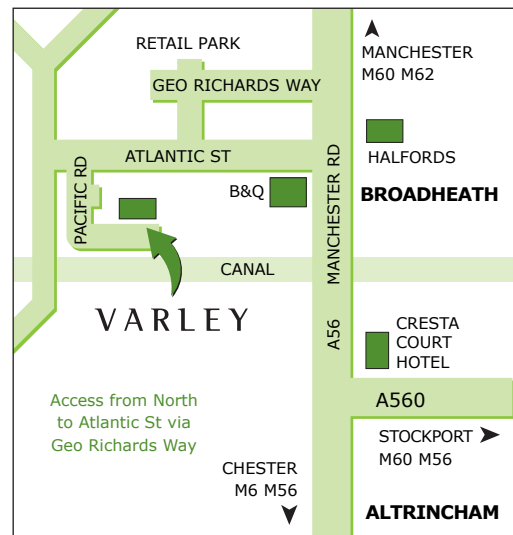

## Address

H Varley Limited  
Unit 5 Century Park  
Pacific Road  
Broadheath  
Altrincham  
Cheshire  
WA14 5BJ  
UNITED KINGDOM  
Tel: +44 (0)161 928 9617  
Fax: +44 (0)161 928 7824  
email: nthsales@varley.co.uk

## Directions

FROM THE NORTH

**M6** Southbound...

Exit **M6** at **junction 20a** and branch left to join **M56** [signposted **Manchester South & Airport**].

Exit **M56** at **junction 7** [signposted **Altrincham**] and at roundabout take the third exit onto **A56** [signposted **Altrincham**].

Continue on **A56** into **Altrincham**.

Pass **Cresta Court Hotel** on the right.

Continue on **A56**.

After approximately 0.5 miles, turn left onto **Atlantic Street**.

Continue on **Atlantic Street**.

Prior to reaching T-junction at end of **Atlantic Street**, turn left onto **Pacific Road**.

Continue on **Pacific Road** into **Century Park**.