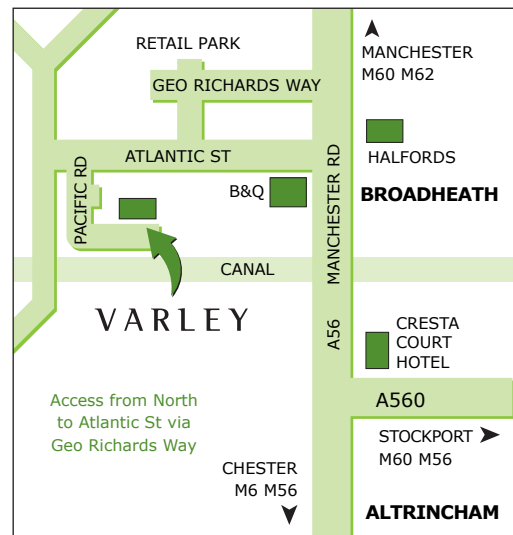

## Directions

FROM THE EAST

**M62** Westbound...

Exit **M62** at **junction 18** [signposted **Ring Road (E & S), M'cr & Airport**] onto **M60**.

Continue on **M60** through **Stockport**.

Take the left hand lane to join **M56** [signposted **Chester, Warrington, M'cr Airport, Birmingham**].

Exit **M56** at **junction 2** [signposted **Altrincham, W'shawe**] and at roundabout take the second exit onto **A560** [signposted **Altrincham**].

Continue on **A560** [signposted **Altrincham**].

At T-junction turn right onto **A56**.

Pass **Cresta Court Hotel** on the right.

Continue on **A56**.

After approximately 0.5 miles, turn left onto **Atlantic Street**.

Continue on **Atlantic Street**.

Prior to reaching T-junction at end of **Atlantic Street**, turn left onto **Pacific Road**.

Continue on **Pacific Road** into **Century Park**.